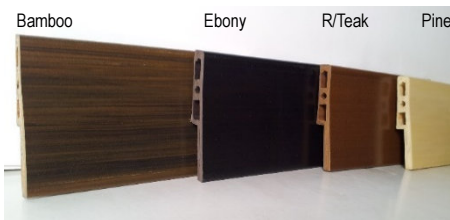

EAZY Wood Skirting Board 1870 (18thk. X 70 H x 2440 L) mm