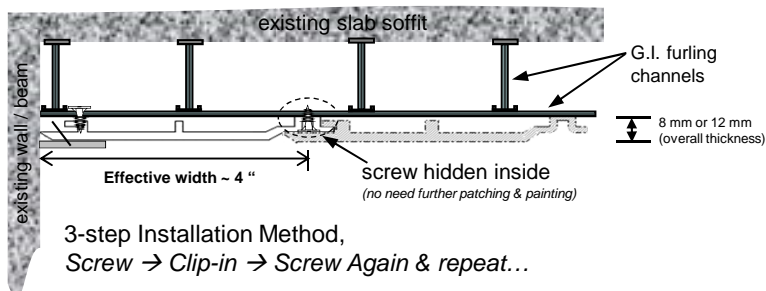

Unique T&G design makes installation simpler, easier & faster (similar to fibrous plaster / gypsum ceiling installation method)

X = 18" (for 12 mm thk. Ceiling strip), X = 10" (for 8 mm thk. Ceiling Strip)