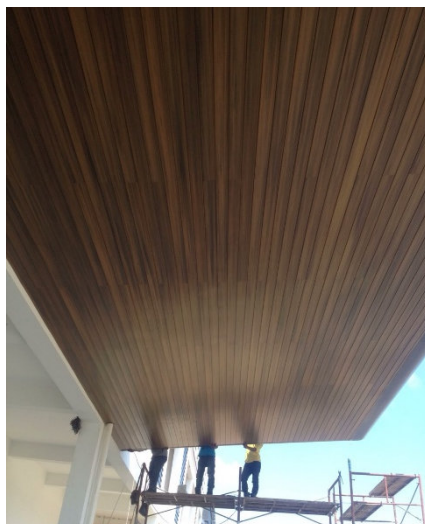

Skirting, border & L angle (matching colour to ceiling strip / wall panelling)