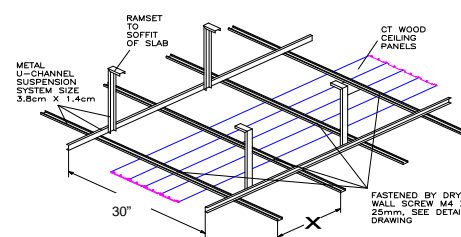

Unique T&G design makes installation simpler, easier & faster (similar to fibrous plaster / gypsum ceiling installation method)

X = 18" (for 12 mm thk. Ceiling strip), X = 10" (for 8 mm thk. Ceiling Strip)