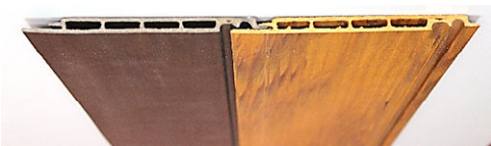

EAZY Wood 4" T&G Ceiling Strips / Wall Panelling

"EAZY-CEIL 8121" 8 thk. x 121 x 3,050 mm (T&G with ~ 4mm groove width)