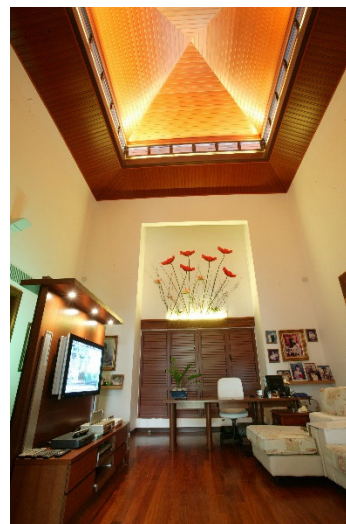

Skirting, border & L angle (matching colour to ceiling strip / wall panelling)