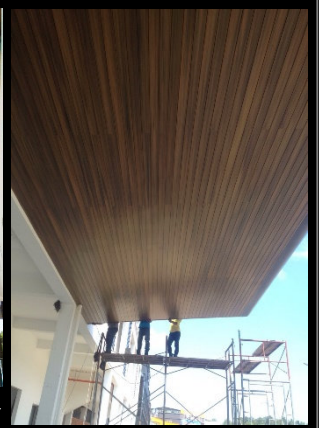

# Our achievements since year 2004 (ceiling strips & wall panelling)

external wall cladding @ Qatar

lobby receptions area @ Imperial Hotel , Bintulu , Sarawak

63-unit bungalows project @ East Ledang, Nusajaya, J.Bahru.