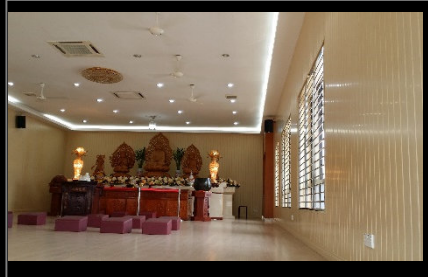

天后古庙 @ Old Klang Road.