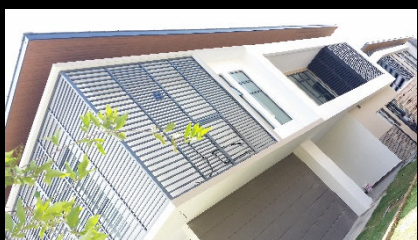

# Our achievements since year 2004 (ceiling strips & wall panelling)

external wall cladding @ Qatar

lobby receptions area @ Imperial Hotel , Bintulu , Sarawak

63-unit bungalows project @ East Ledang, Nusajaya, J.Bahru.