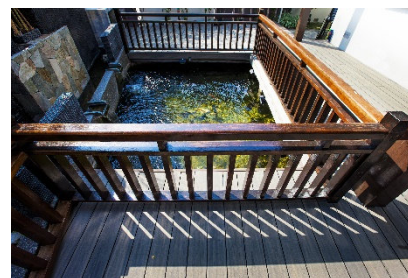

EAZY Wood Composite Decking

EAZY Wood composite decking with it's features & benefits of termite & water resistance, easy installation & maintenance, environmental friendly & aesthetically so close to real timber suggesting it's the ideal product for the out-door decking various applications..

Food & beverage out-lets decking @ Mid-Valley Megamall.

Landscape decking @ Lembah Kiara Recreation Park TTDI, Selangor..

Seaside / pool decking @ Langkawi Lagoon / Resort Hotel, Langkawi Island.

Garden decking for private bungalow residence @ Bukit Damansara, Kuala Lumpur.

Swimming pool decking @ G-Tower Hotel, Kuala Lumpur.

Lounge decking @ E&O Hotel, Penang.

Fish pond decking @ private bungalow residence, Penang.

Open Theatre decking @ Italy.

Widest range of WPC decking