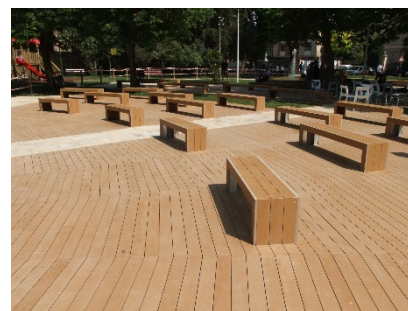

EAZY Wood Composite Decking

EAZY Wood composite decking with it's features & benefits of termite & water resistance, easy installation & maintenance, environmental friendly & aesthetically so close to real timber suggesting it's the ideal product for the out-door decking various applications..

EAZY Wood composite decking with widest ranges of decking choices in terms of budgetary prices, colour finishes & sizes, in order to meet the customers needs.

Balcony decking @ show unit for a semi-D development, Penang.

Food & beverage out-lets decking @ Mid-Valley Megamall.

Landscape decking @ Lembah Kiara Recreation Park TTDI, Selangor..

Seaside / pool decking @ Langkawi Lagoon / Resort Hotel, Langkawi Island.

Garden decking for private bungalow residence @ Bukit Damansara, Kuala Lumpur.

Swimming pool decking @ G-Tower Hotel, Kuala Lumpur.

Lounge decking @ E&O Hotel, Penang.

Fish pond decking @ private bungalow residence, Penang.

Open Theatre decking @ Italy.

Widest range of WPC decking