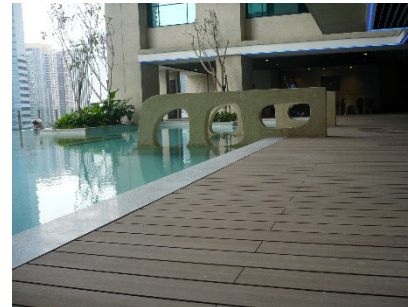

EAZY Wood Composite Decking

EAZY Wood composite decking with it's features & benefits of termite & water resistance, easy installation & maintenance, environmental friendly & aesthetically so close to real timber suggesting it's the ideal product for the out-door decking various applications..

Food & beverage out-lets decking @ Mid-Valley Megamall.

Landscape decking @ Lembah Kiara Recreation Park TTDI, Selangor..

Seaside / pool decking @ Langkawi Lagoon / Resort Hotel, Langkawi Island.

Garden decking for private bungalow residence @ Bukit Damansara, Kuala Lumpur.

Swimming pool decking @ G-Tower Hotel, Kuala Lumpur.

Lounge decking @ E&O Hotel, Penang.

Fish pond decking @ private bungalow residence, Penang.

Open Theatre decking @ Italy.

Widest range of WPC decking