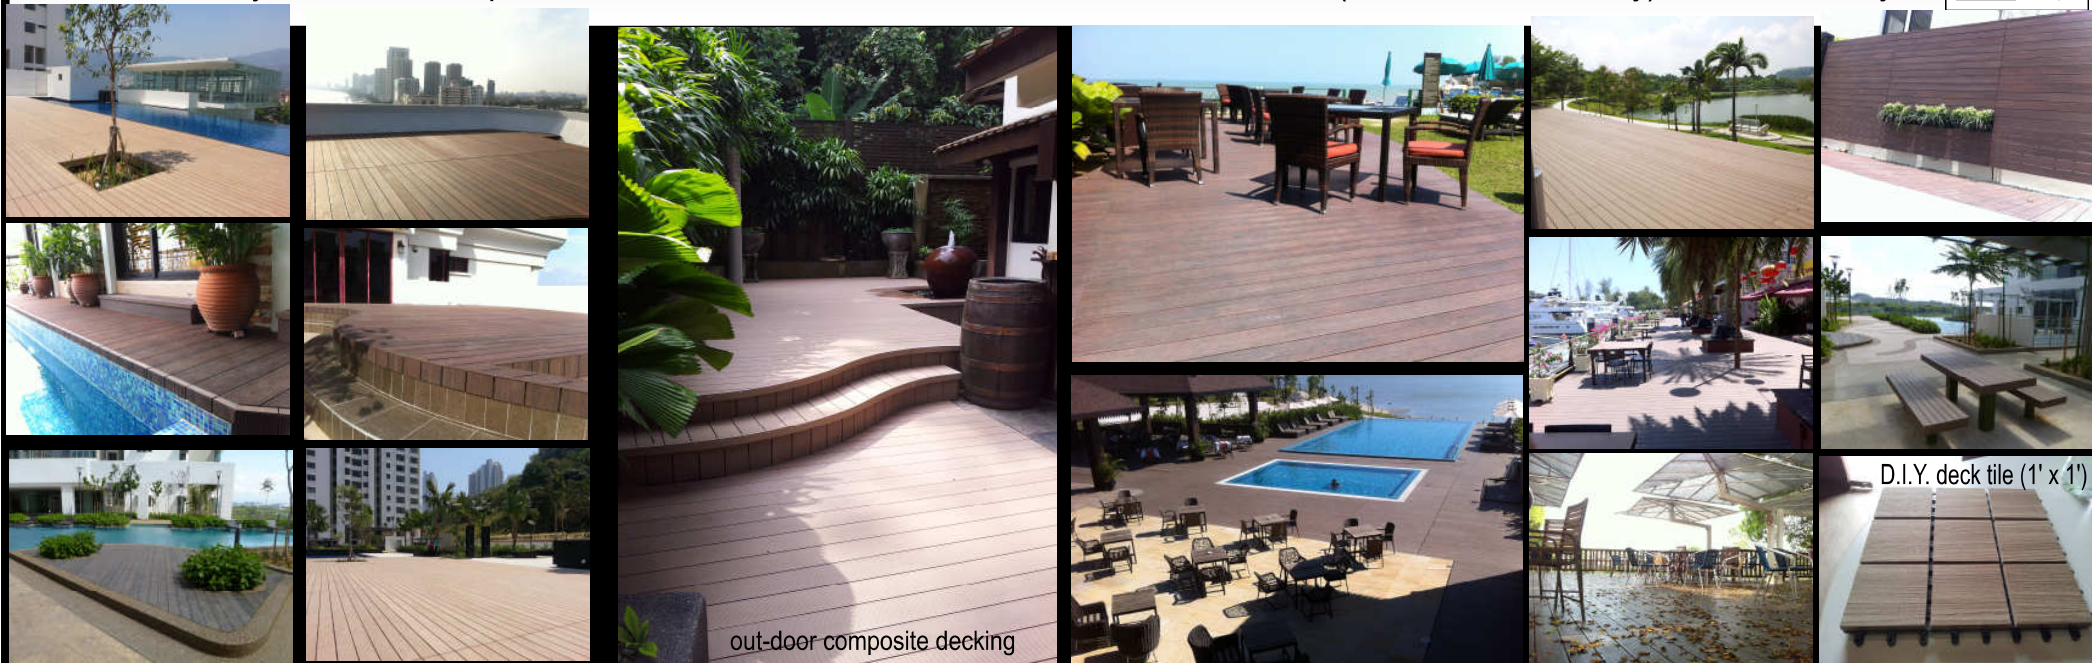

out-door composite decking

D.I.Y. deck tile (1' x 1')