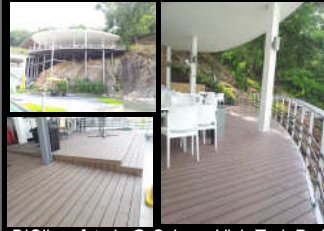

*lounge & restaurant @ Empire Subang Hotel*

*show gallery for Desa Park City*

*DIG's cafeteria @ Subang High-Tech Park*

*Menara Taman Peranginan, Tasek Lama, Brunei.*

*floating portoon @ Pandan Reservoir, S'pore*

*shop-front @ Batu Caves, Selangor*

*private bungalow's car porch @ Penang*

*surau @ precinct 14, Putrajaya, Selangor.*

*Open University, K.L.*

*Masjid Seremban Jaya @ Seremban.*

*Setia Eco-park @ Meru, Klang.*