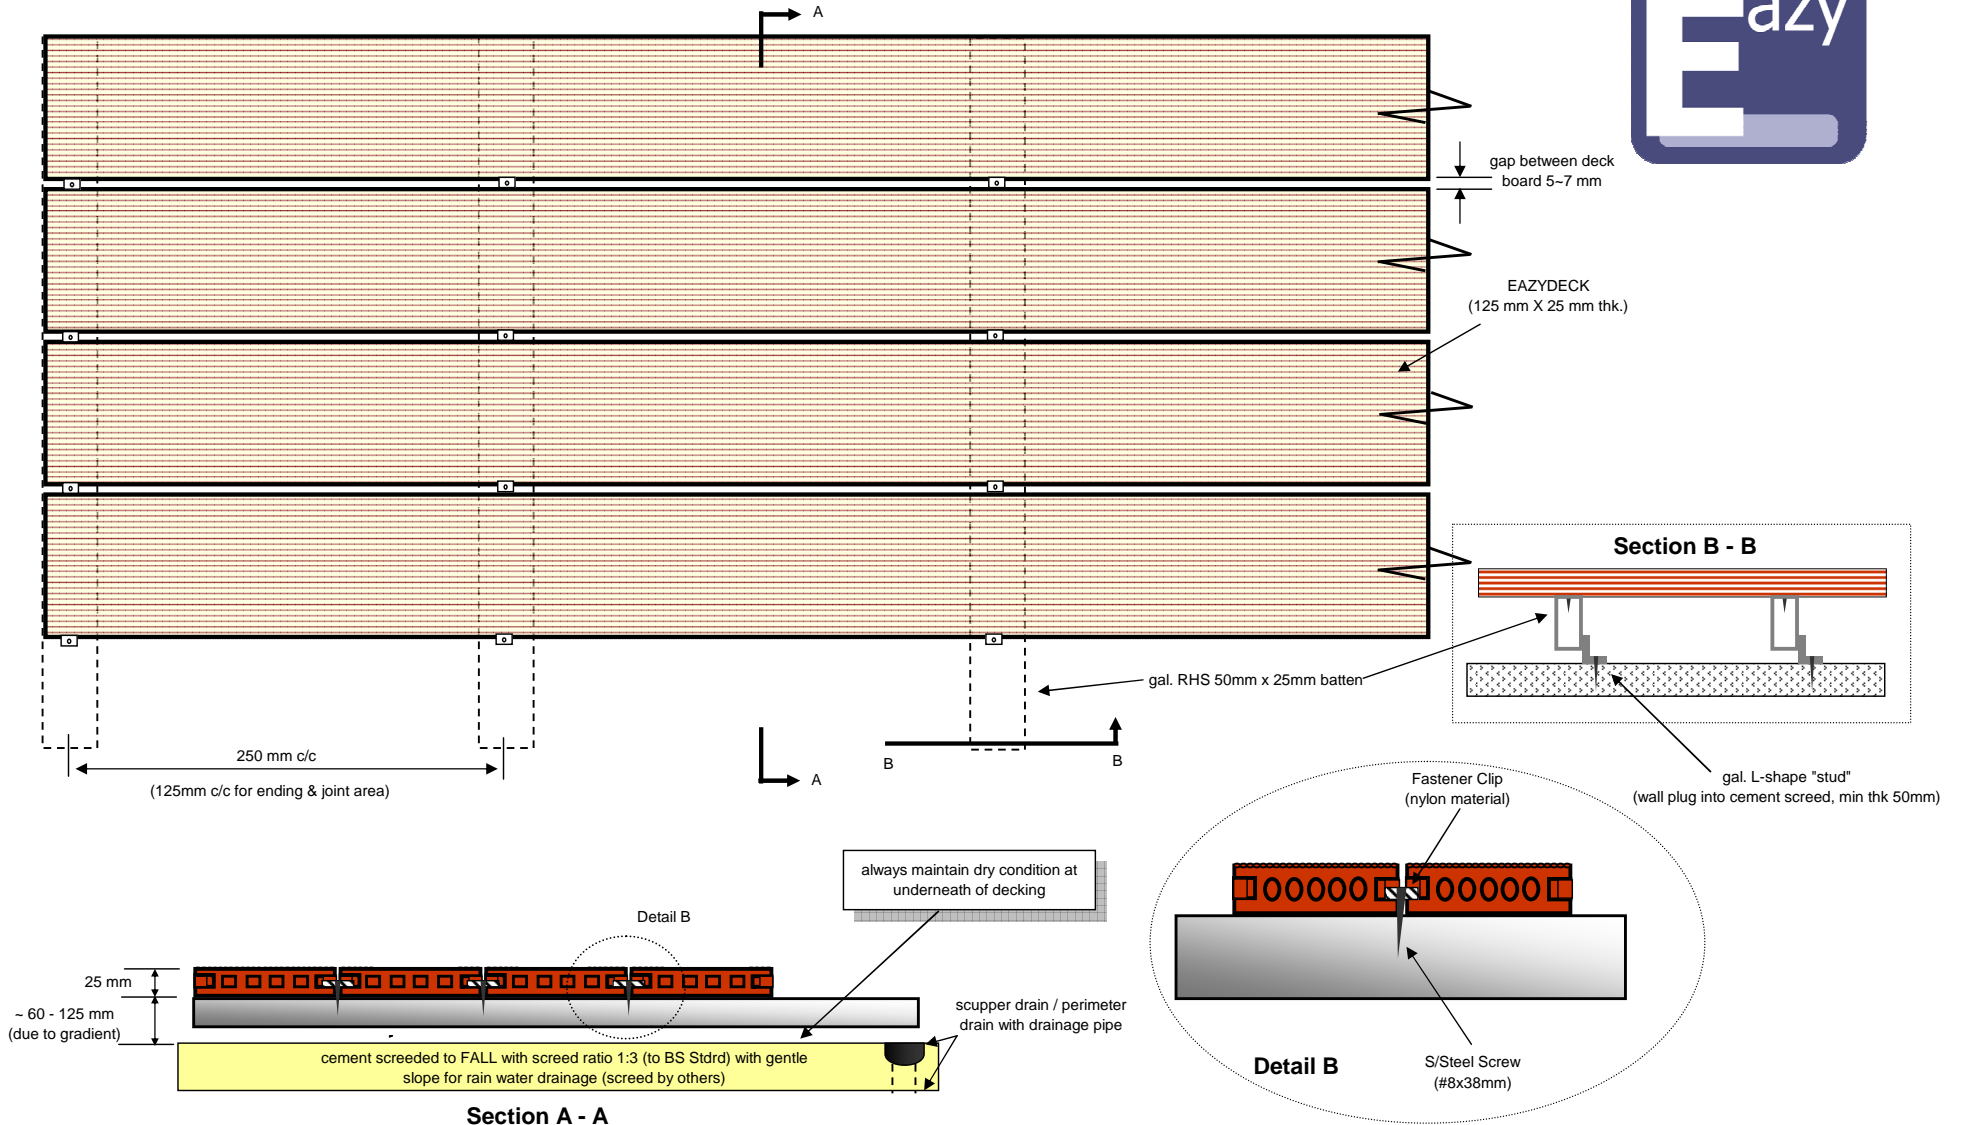

EAZYDECK SYSTEM - Typical Installation Detail (with gal. RHS 50mm x 25mm batten)

* Above illustration only serve as a brief understanding on the installation concept, not for construction purposes. More details i.e. edge finishes, type of coating (on the deck board, if any), e.t.c. to be finalised, as according to clients' requirements & site condition. **BY EAZYWood**