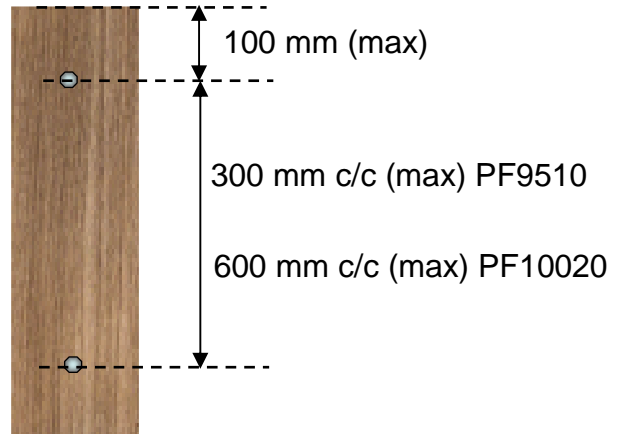

EAZY FENCING

WPC Picket Fencing

- never splinter & easy maintenance
- termite & water resistant resistant

PF9510 - Dimensions – 95 mm x 10 mm thk. X Length** (standard length = 10ft or 3.048 m per pcs)

PF10020 - Dimensions – 100 mm x 20 mm thk. X Length** (standard length = 10ft or 3.048 m per pcs)

General descriptions for WPC Picket Fencing PF9510

“WPC Picket fencing (PF 9510) with detailed dimensions 95 mm (width) X 10 mm thk. X Length , which fixed on supporting steel framing with distance of each supports no more than 300 mm c/c”